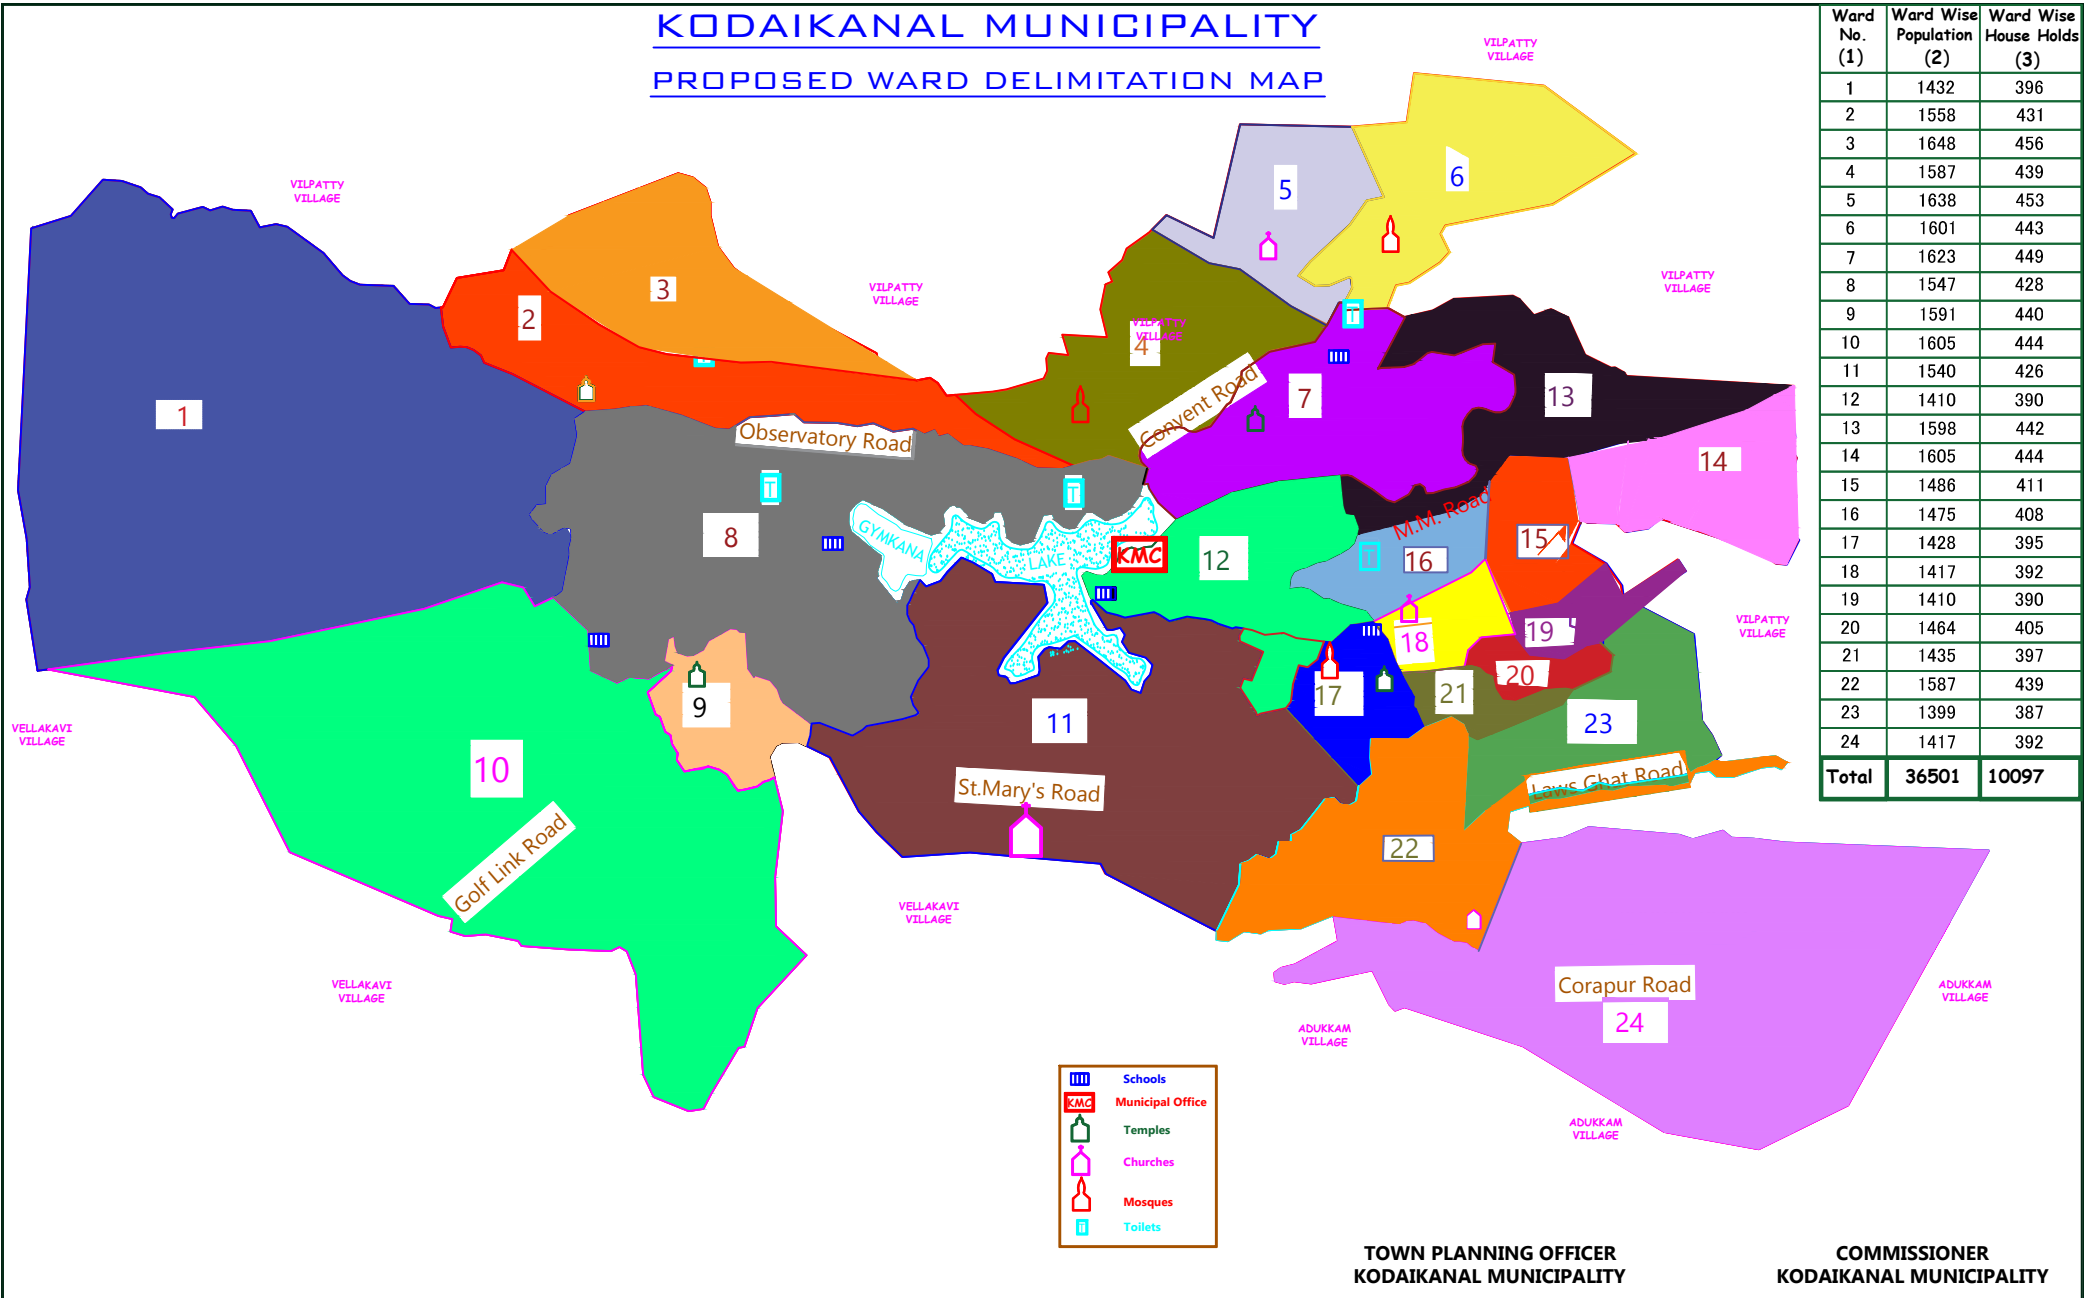

KODAIKANAL MUNICIPALITY

PROPOSED WARD DELIMITATION MAP

TOWN PLANNING OFFICER
KODAIKANAL MUNICIPALITY

COMMISSIONER
KODAIKANAL MUNICIPALITY